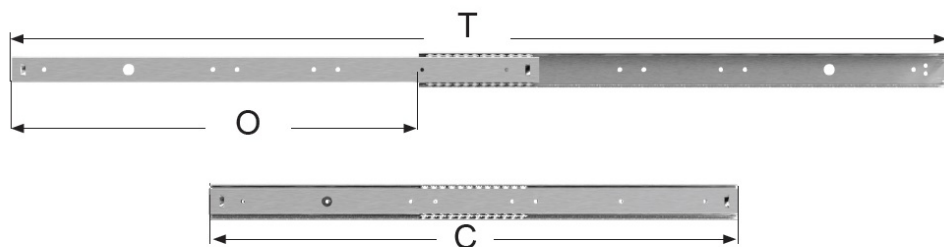

## Description:

Table "Front Slide" SS-304, 700mm Closed, Opening 548mm, H:48 mm, All Profiles SS304, Load Capacity: 90kg

## Item number:

24.02.149-0

Units	Box	Carton	HS Code	Barcode
Pcs.	1	320	8302420090	
				5704866500296

In mm	Model Front Slide »SS-304« Stainless Steel - 304	
Opening (O)	548	560
Closed Length (C)	700	750
Total Length (T)	1248	1310
Slide Width (A)	14	14
Slide Height (B)	48	48
Load Capacity	90 kg.	90 kg.
Item No.:	24.02.149	24.02.150

\* Illustration only  
for measurement use