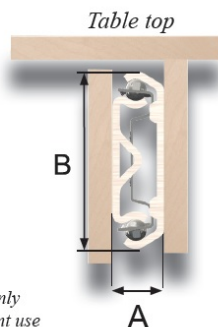

## Description:

Table "Front Slide" SS-304, 700mm Closed, Opening 548mm, H:48 mm, All Profiles SS304, Load Capacity: 90kg

## Item number:

24.02.149-0

Units	Box	Carton	HS Code	Barcode
Pcs.	1	320	8302420090	
				5704866500296

In mm	Model Front Slide »SS-304« Stainless Steel - 304	
Opening (O)	548	560
Closed Length (C)	700	750
Total Length (T)	1248	1310
Slide Width (A)	14	14
Slide Height (B)	48	48
Load Capacity	90 kg.	90 kg.
Item No.:	24.02.149	24.02.150

\* Illustration only  
for measurement use